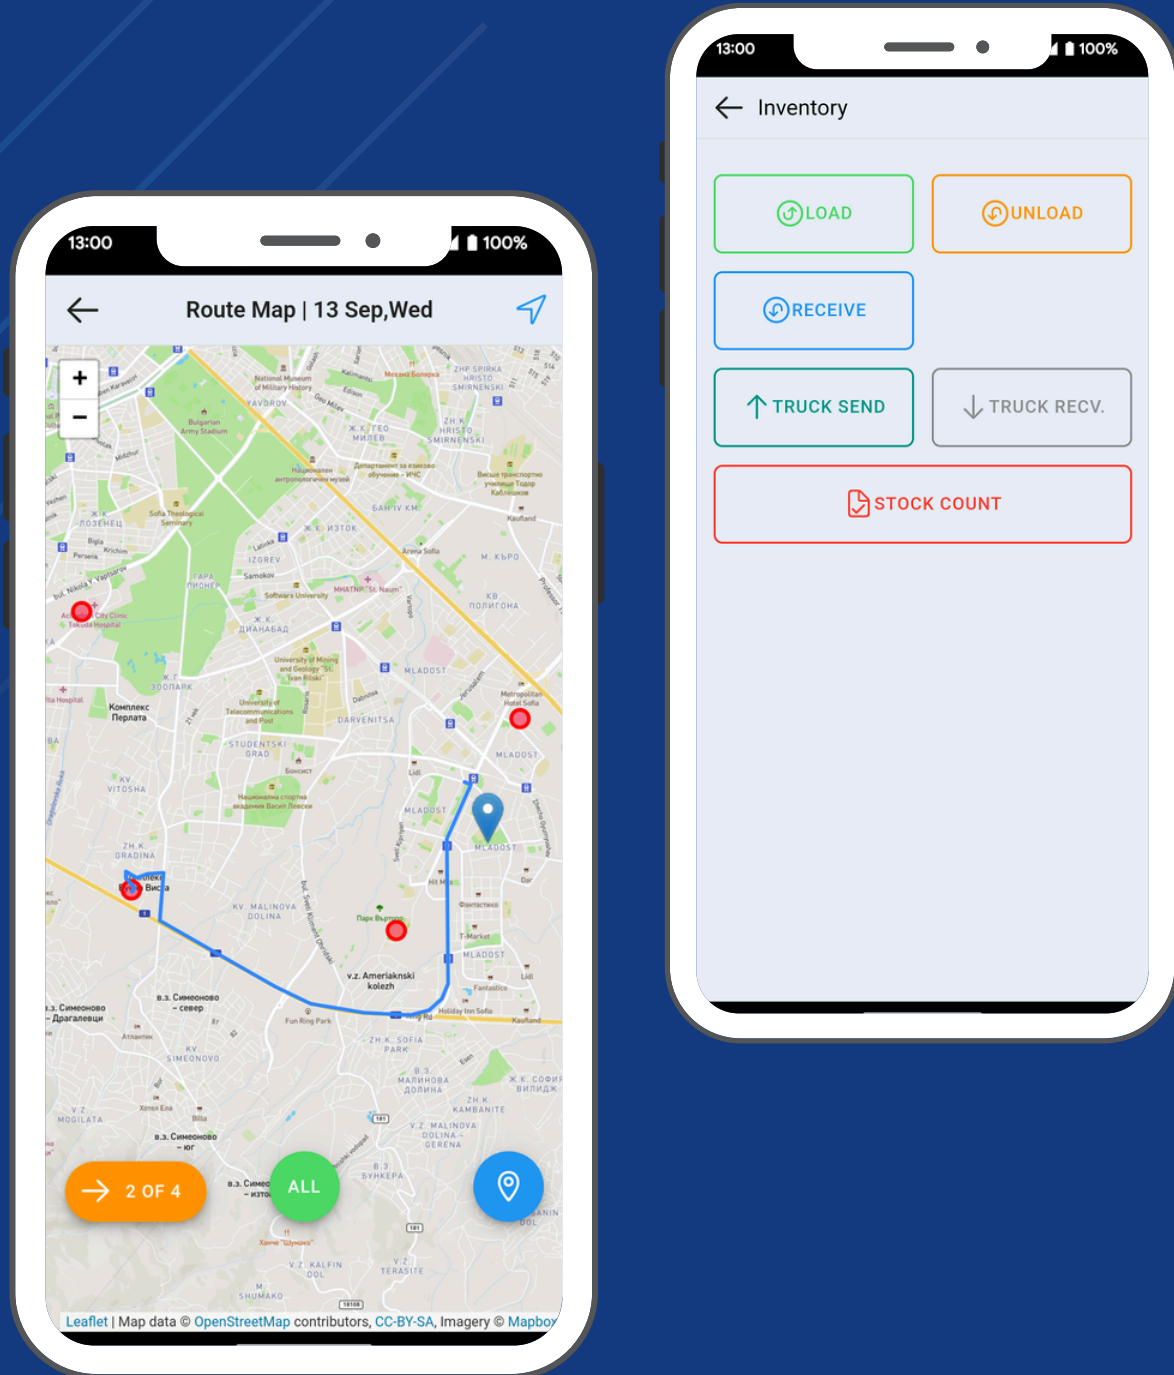

ROUTE WIZARD

Automatic route generation and optimization from orders and vehicles

REQUEST A DEMO

FEATURES

Integrated with

Supports

iOS, Android, Windows

Functionalities for

- Route generation from list of orders and vehicles
- Support for Vehicle capabilities and Driver skills
- Support for Orders Requirements and Constraints
- Dynamic route optimization
- Generation of pickup and drop off plan
- Generation of consolidated inventory transfers
- Route transfer to the delivery person's mobile app